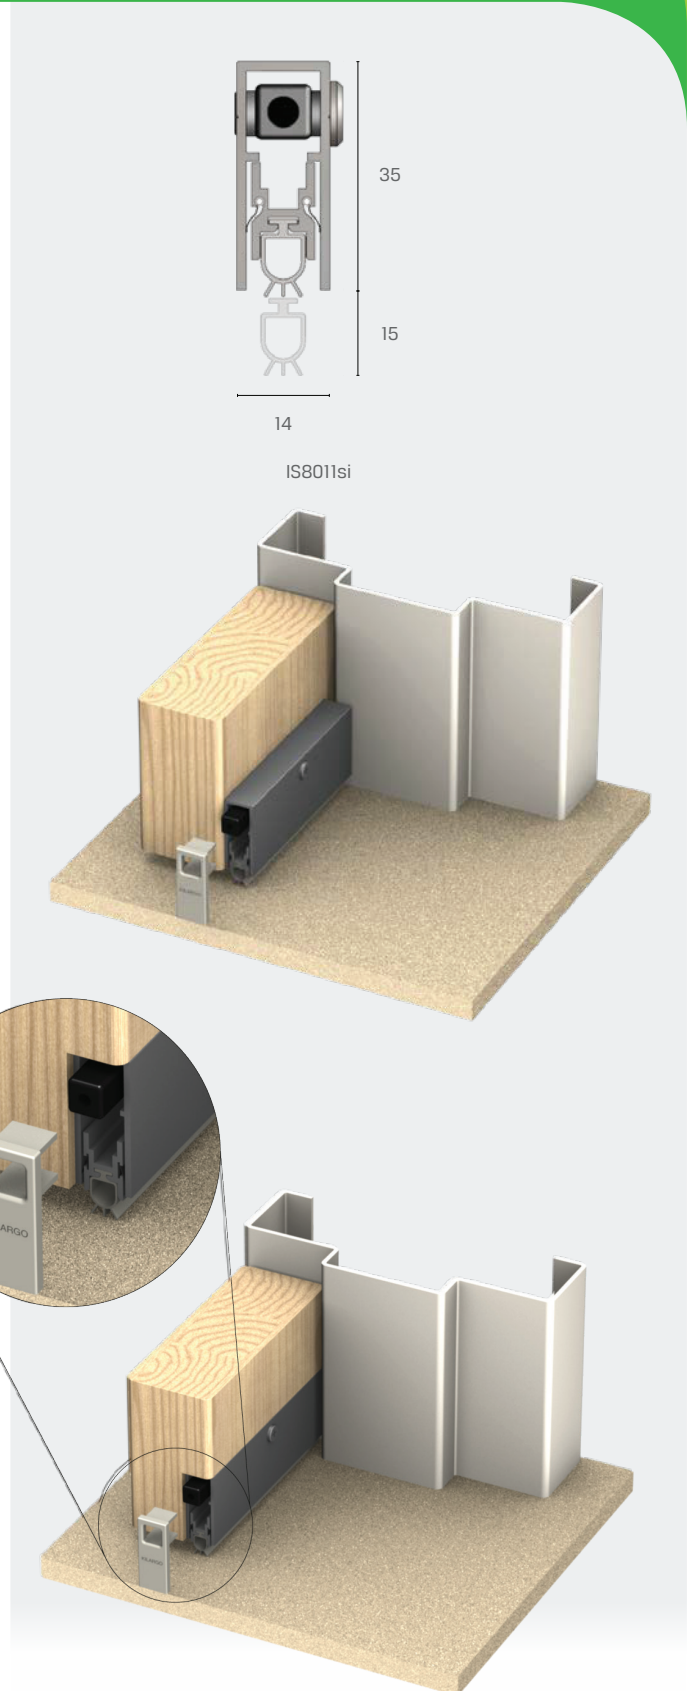

Aesthetic, reinforced nylon push-fit end plates ensure longevity of the seal mechanism.

Gap size

- Min. 3mm / max. 15mm

Standard lengths

- 380mm
- 600mm
- 820mm
- 920mm
- 1070mm
- 1220mm

(*Longer lengths available to special order)

IS8011si maximum allowable cut-back sizes:

- 380mm seal cuts to 275mm
- 600mm seal cuts to 380mm
- 820mm seal cuts to 600mm
- 920mm seal cuts to 820mm
- 1070mm seal cuts to 920mm
- 1220mm seal cuts to 1070mm

(*Seals can be cut on site for exact dimension)

Standard colours

- Silver anodised aluminium with grey end plates and grey silicone gasket. (Black end plates and black silicone gasket also available upon request.)

Approval/s

- Fire tested to AS1530 Part 4 in accordance with AS1905 Part 1
- Certifications GVIY.R26629, GVWZ.R26629, GVWZ.R26629
- Medium temperature smoke leakage approvals to AS1530 Part 7, compliant with AS6905 on proprietary door assemblies
- Conforms with BCA Specification C3.4 smoke sealing requirements
- Acoustically tested in accordance with AS1191, ISO140.3 and ISO10140-2
- Durability tests demonstrating over 1,000,000 open & close cycles

Kilargo IS8011si | Last edit 10/04/2018

15 Wentworth Pl, Banyo QLD 4014, Australia
P +61 7 3635 5000 F +61 7 3861 9266 E sales@kilargo.com.au W kilargo.com.au